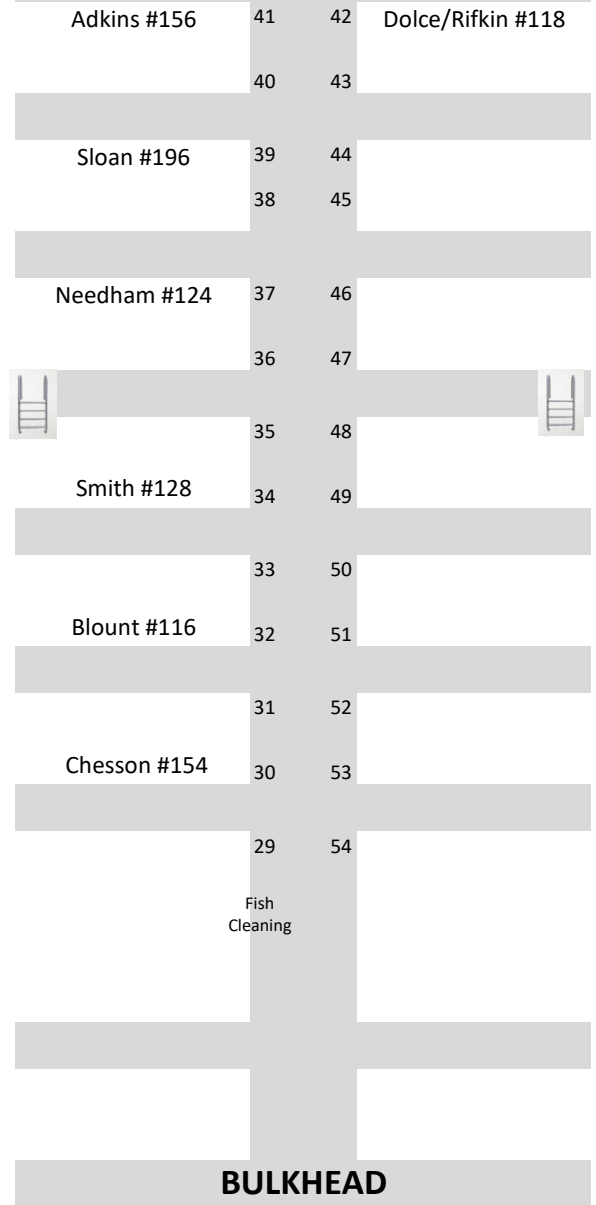

# WASHINGTON HARBOUR

Updated 4/5/2022

## EAST DOCK

## WEST DOCK